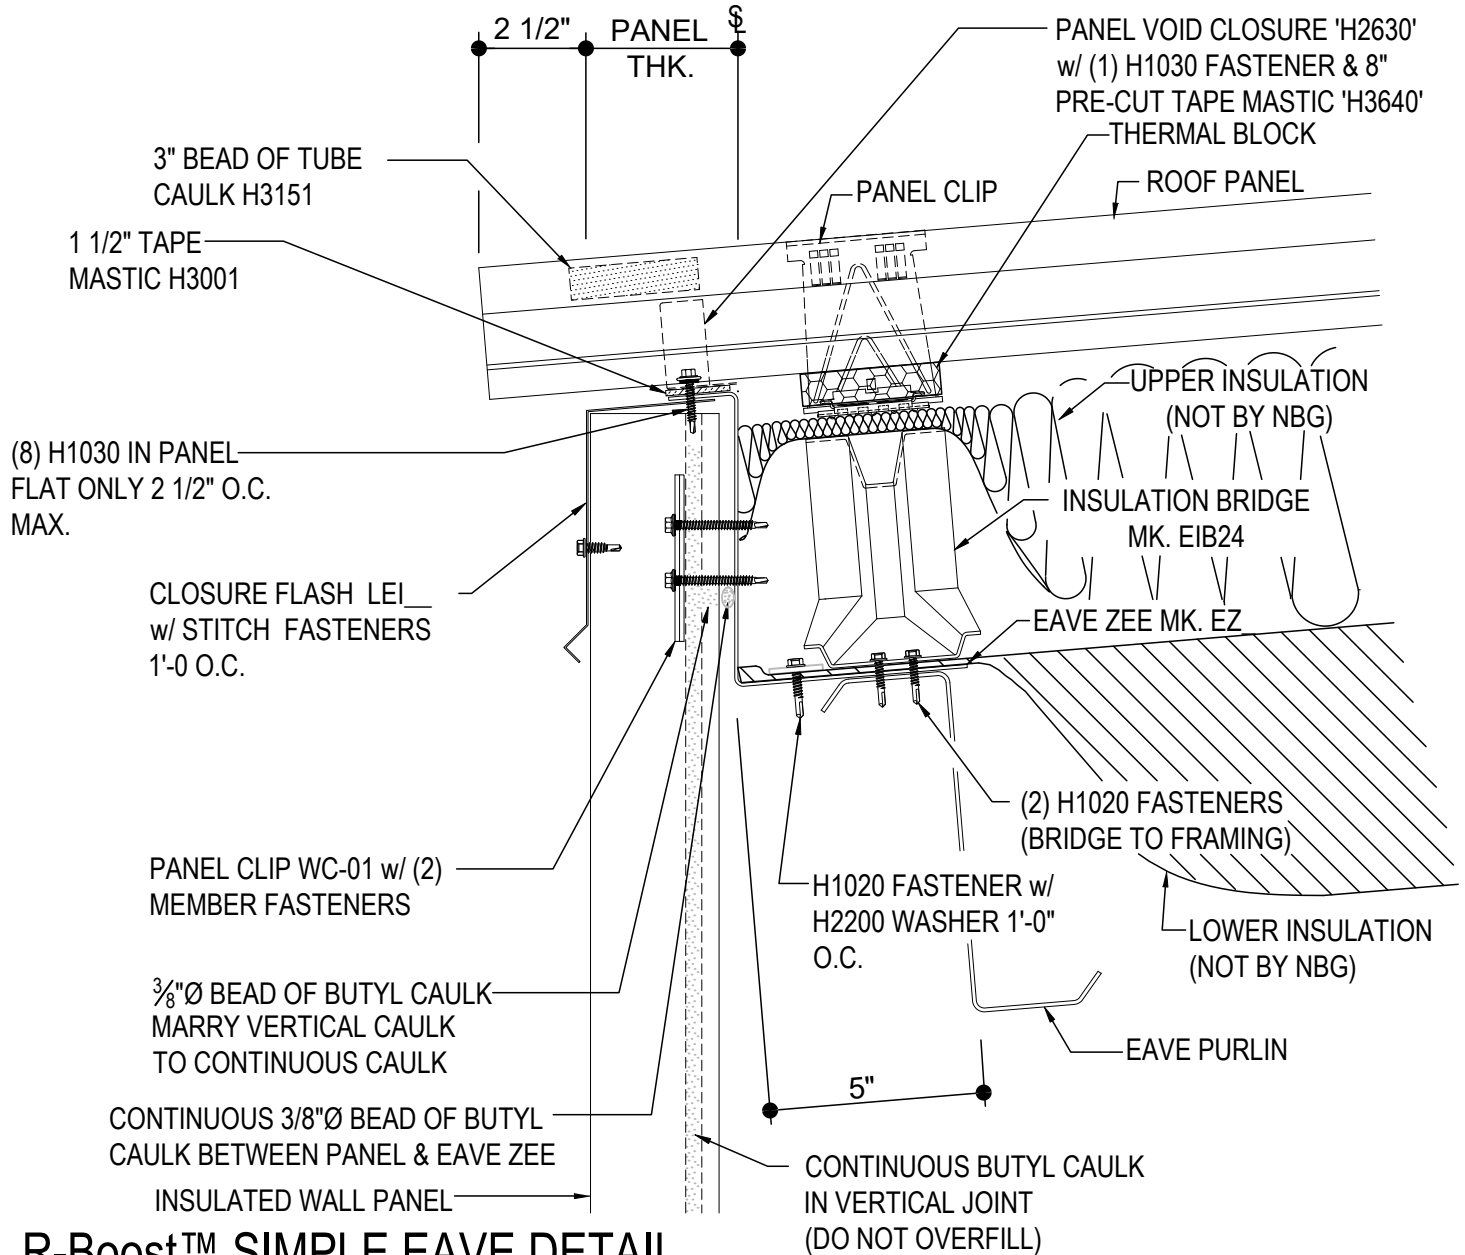

LOW EAVE (SIMPLE TRIM)

FB2010-NBS - SMIPLE EAVE DETAIL w WALL PANELS

FB2050-NBS - LOW EAVE DETAIL w WALL SYSTEM BY OTHERS

FB2610-NBS - LOW EAVE SIMPLE FLASH DETAIL w INSULATED WALL PANELS

FB2010 - SIMPLE EAVE DETAIL w/ WALL PANELS

[Download the DWG file by clicking here.](#)

R-Boost™ SIMPLE EAVE

LOW SIMPLE EAVE DETAIL w/ WALL PANELS

FB2010

FB2050 - LOW EAVE DETAIL w/ WALL SYSTEM BY OTHERS

[Download the DWG file by clicking here.](#)

R-Boost™ LOW SIMPLE EAVE

LOW SIMPLE EAVE DETAIL w/ WALL OPEN FOR WALL SYSTEM BY OTHERS

FB2050

FB2610 - LOW EAVE SIMPLE FLASH DETAIL w/INSULATED WALL PANELS

[Download the DWG file by clicking here.](#)

R-Boost™ SIMPLE EAVE DETAIL

LOW SIMPLE EAVE DETAIL w/ INSULATED WALL PANELS

FB2610