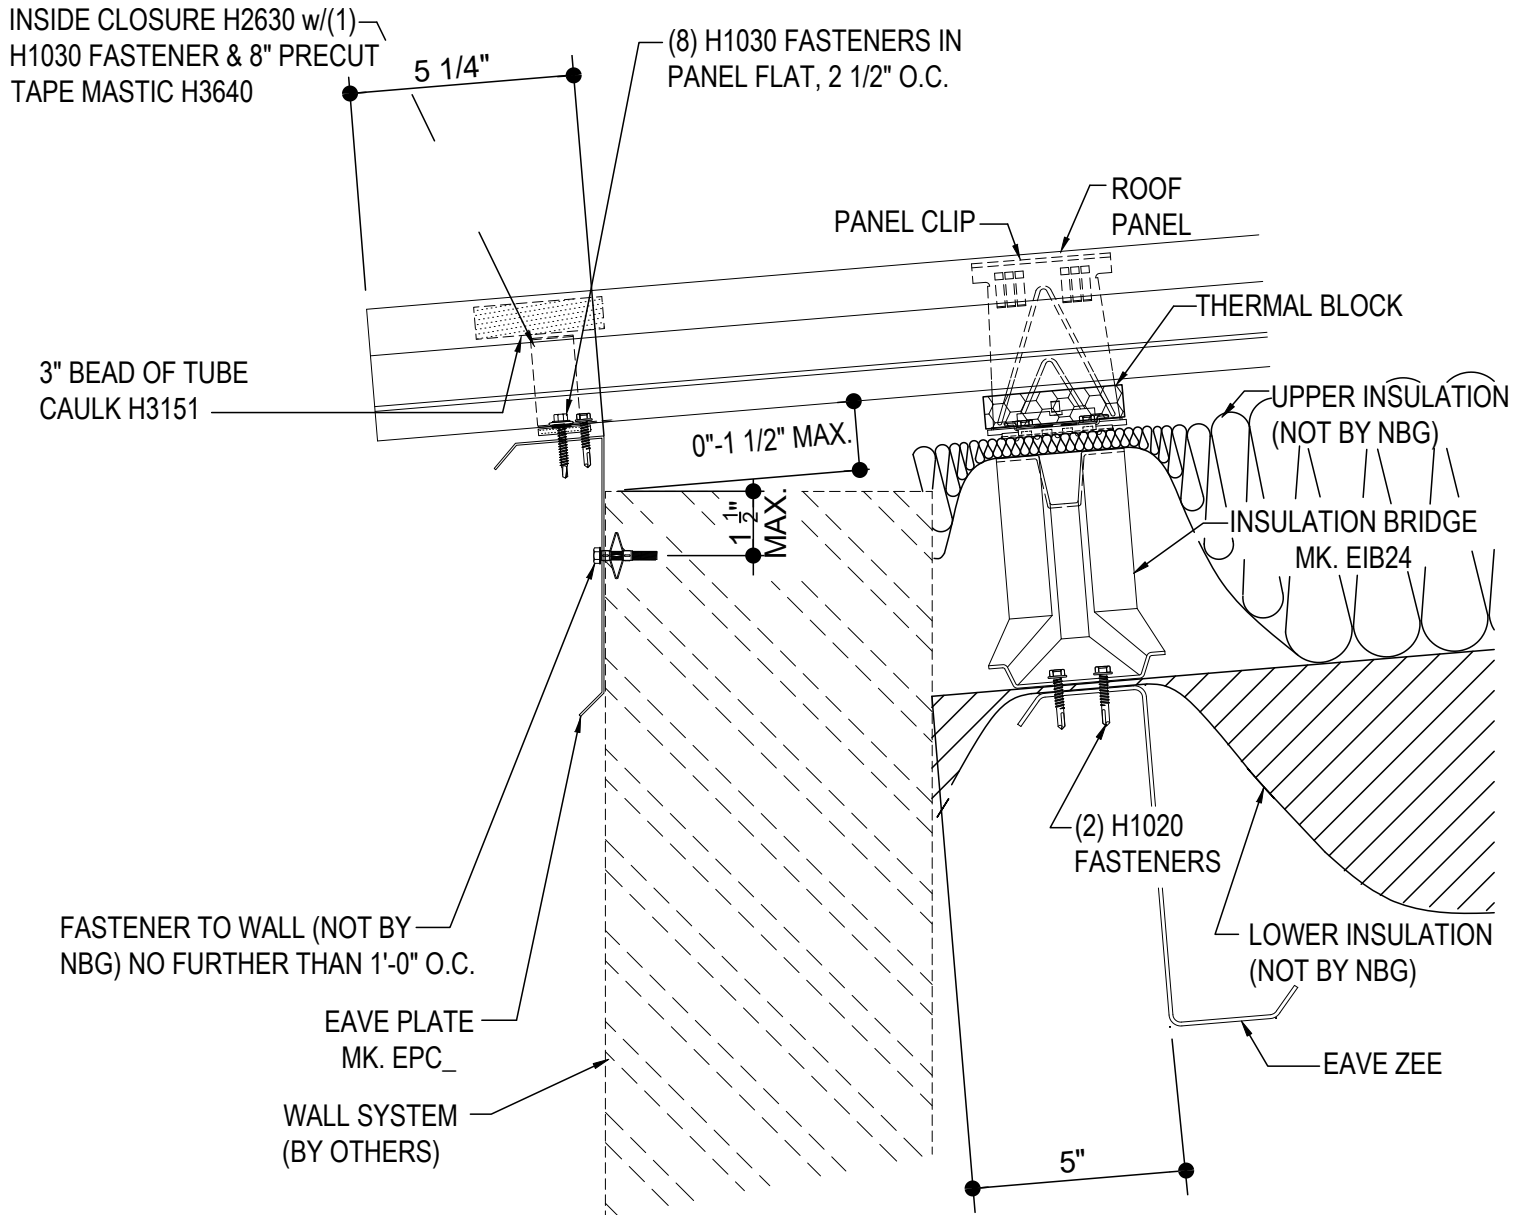

LOW EAVE (SIMPLE TRIM)

FB2010-NBS - SMIPLE EAVE DETAIL w WALL PANELS

FB2050-NBS - LOW EAVE DETAIL w WALL SYSTEM BY OTHERS

FB2610-NBS - LOW EAVE SIMPLE FLASH DETAIL w INSULATED WALL PANELS

FB2010 - SIMPLE EAVE DETAIL w/ WALL PANELS

[Download the DWG file by clicking here.](#)

R-Boost™ SIMPLE EAVE

LOW SIMPLE EAVE DETAIL w/ WALL PANELS

FB2010

FB2050 - LOW EAVE DETAIL w/ WALL SYSTEM BY OTHERS

[Download the DWG file by clicking here.](#)

R-Boost™ LOW SIMPLE EAVE

LOW SIMPLE EAVE DETAIL w/ WALL OPEN FOR WALL SYSTEM BY OTHERS

FB2050

FB2610 - LOW EAVE SIMPLE FLASH DETAIL w/INSULATED WALL PANELS

[Download the DWG file by clicking here.](#)

R-Boost™ SIMPLE EAVE DETAIL

LOW SIMPLE EAVE DETAIL w/ INSULATED WALL PANELS

FB2610