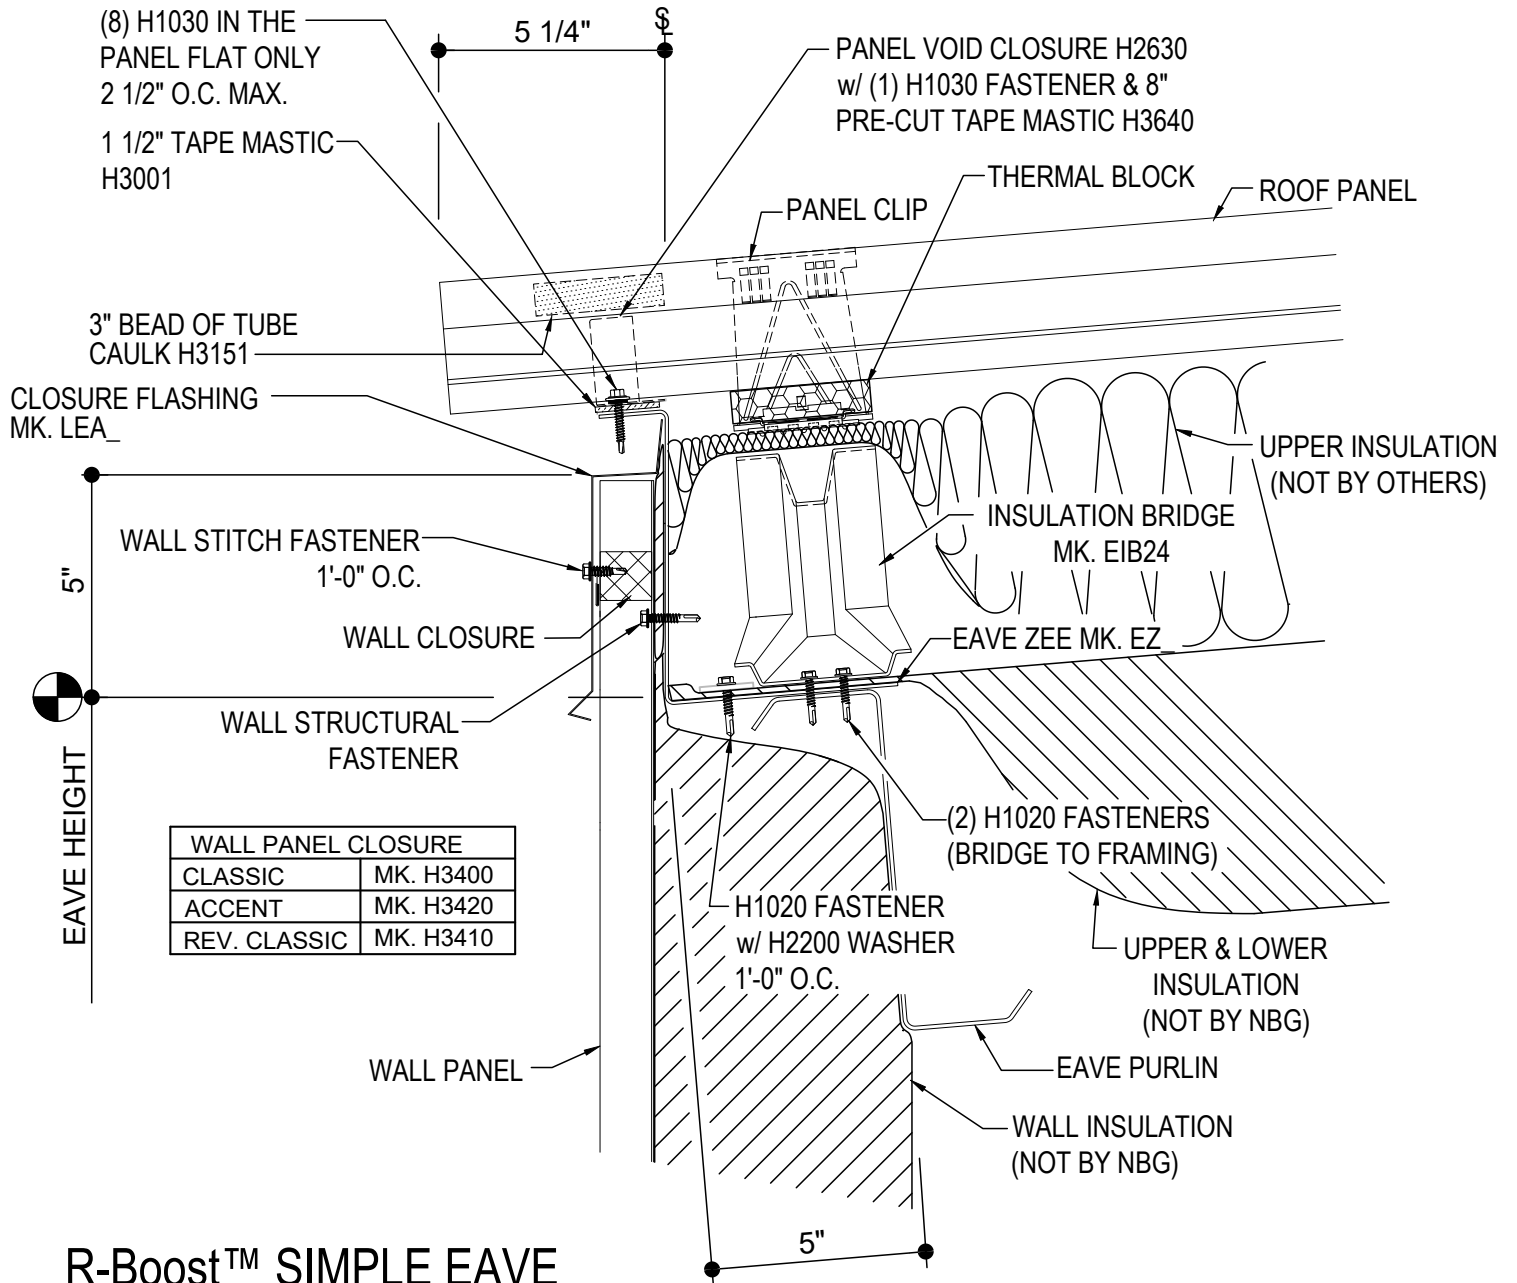

LOW EAVE (SIMPLE TRIM)

FB2010-NBS - SMIPLE EAVE DETAIL w WALL PANELS

FB2050-NBS - LOW EAVE DETAIL w WALL SYSTEM BY OTHERS

FB2610-NBS - LOW EAVE SIMPLE FLASH DETAIL w INSULATED WALL PANELS

FB2010 - SIMPLE EAVE DETAIL w/ WALL PANELS

[Download the DWG file by clicking here.](#)

R-Boost™ SIMPLE EAVE

LOW SIMPLE EAVE DETAIL w/ WALL PANELS

FB2010

FB2050 - LOW EAVE DETAIL w/ WALL SYSTEM BY OTHERS

[Download the DWG file by clicking here.](#)

R-Boost™ LOW SIMPLE EAVE

LOW SIMPLE EAVE DETAIL w/ WALL OPEN FOR WALL SYSTEM BY OTHERS

FB2050

FB2610 - LOW EAVE SIMPLE FLASH DETAIL w/INSULATED WALL PANELS

[Download the DWG file by clicking here.](#)

R-Boost™ SIMPLE EAVE DETAIL